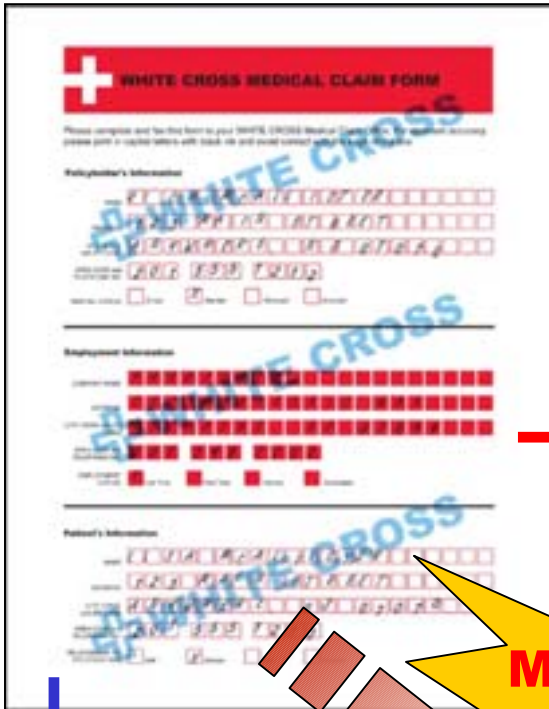

Panasonic High-speed scanner

Multi Color Drop out

When the color ruled form paper or color background paper are scanned, for ease of OCR function, it is necessary to delete the ruled lines or colored background. Any specific color up to 3 on the document can be selected as dropped out color with quite simple operation for monochrome scanning.

Red color dropout

Blue color dropout