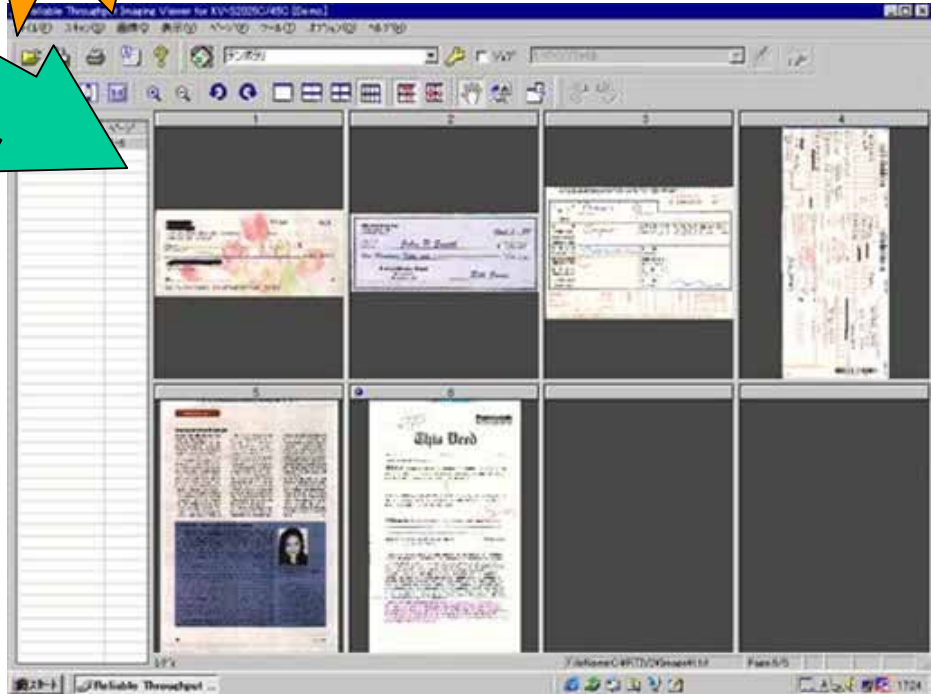

Color Automatic Cropping

Various sized documents can be scanned effectively without individual paper size settings.

At one time batch scanning of various sized documents, smaller documents were often scanned at the wrong size. This is because the scanner could only scan at one size per batch. Automatic Cropping technology scans only the actual document size.